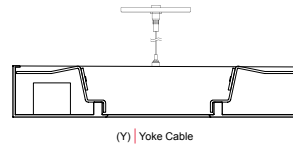

ORDERING CODE

<b>M1</b>	
<b>8</b>	<b>Y</b>

PROJECT INFO

TYPE

DATE

QUANTITY

PERFORMANCE AT 4000K

OUTPUT	DISTRIBUTION	NOMINAL LUMEN OUTPUT	INPUT WATTS	EFFICACY
<b>High</b>	<b>85/15 Slots</b>	<b>2009 lm/ft</b>	<b>19 W/ft</b>	<b>106 lm/W</b>
<b>Standard</b>	<b>85/15 Slots</b>	<b>1008.75 lm/ft</b>	<b>9.5 W/ft</b>	<b>106 lm/W</b>

MOUNTING OPTIONS

M1					<b>8</b>
SERIES	LENGTH	OUTPUT	LED CCT	VOLTAGE	INDIRECT / DIRECT DISTRIBUTION
M1	<b>4</b> Nominal 4' <b>8</b> Nominal 8' <b>12</b> Nominal 12' <b>R_</b> Nominal length 16' and over* <small>*Specify lengths in 4' increments</small>	<b>LS</b> LED Standard Output <b>LH</b> LED High Output <b>C_</b> LED Custom Output* <small>*Available from 25% to 125% of LED High Output</small>	<b>30</b> 3000K <b>35</b> 3500K <b>40</b> 4000K	<b>U</b> Universal 120V - 277V <b>3</b> 347V	<b>8</b> 85/15 Distribution Slots* <small>*"arcus" lens used with distribution slots</small>