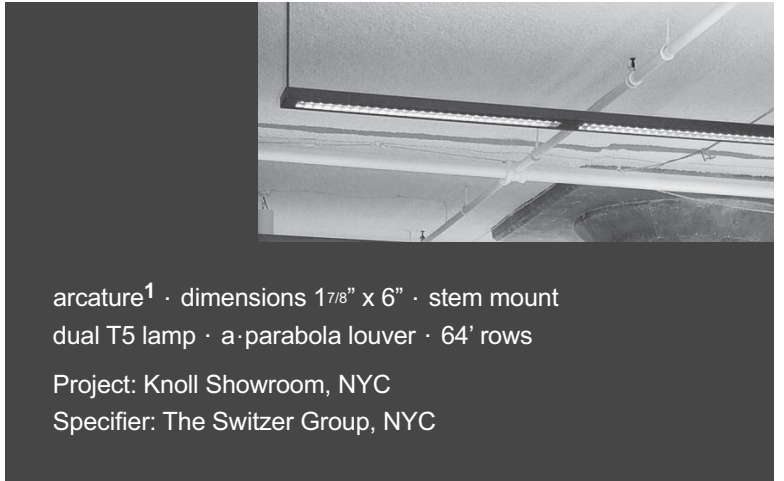

a · light

arcature¹ · dimensions 1⁷/₈" x 6" · stem mount
dual T5 lamp · a-parabola louver · 64' rows
Project: Knoll Showroom, NYC
Specifier: The Switzer Group, NYC

arcature⁵ · dimensions 3" x 3" · recessed
single T5 lamp · a-cirrus lens · 50W MR16
Project: Bethesda Metro, Bethesda, MD
Specifier: C.M. Kling & Assoc., Alexandria, VA

alure⁴ · dim. 1⁷/₈" x 5" · universal cantilever stack mount
single T5 · lights both vertical surfaces from center of aisle
Project: Murrieta Library, Murrieta, CA
Architect: Carrier Johnson / Engineer: Turpin & Ratan

arris⁴ · dimensions 1⁷/₈" x 2³/₄" · mullion mount
single T5 lamp · asymmetric indirect
Project: Perkins Coie, Portland, OR
Lighting Design: Francis Krahe & Assoc., LA, CA
Architect: ZGF Partnership, Portland, OR

...form following light

arcature⁴ · dimensions 1⁷/₈" x 3³/₄" · window mullion mount
single T5 lamp · asymmetric up / down · cut off blade below
Project: Ballard Library, Ballard, WA
Specifier: Candela, Seattle, WA