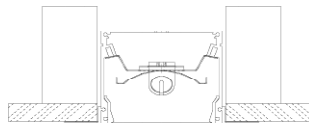

accolade⁵:
GOOD DESIGN™ Award
Design Journal's ADEX™ Award
Interior Design's BestOfYear™ Award
Architectural Record's Product Report Award

accolade⁵ series

- recessed pattern luminaire
- 60% recycled aluminum housing
- fabricated to specified length & affixed to wall/ceiling frame, then taped, mudded & painted for a flangeless appearance
- a·cirrus™ lens
- staggered T5HO • 3" aperture
- gyp ceiling integration mounting system
- project: intuit regional headquarters, san diego, ca
- architect: carrier johnson, san diego, ca
- engineer: michael wall engineering, san diego, ca
- photography: mark dell'aquila, long beach, ca
- gold LEED project